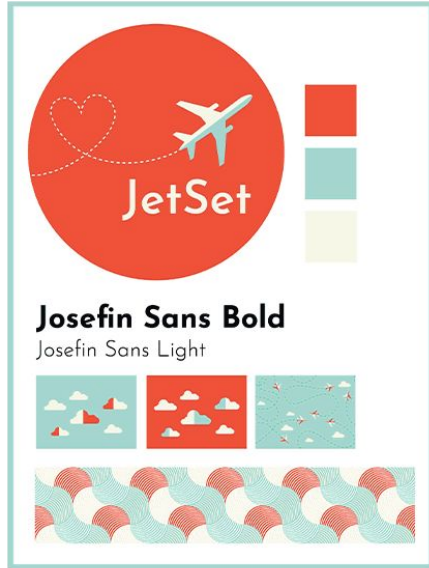

Cozy Bundle

Bundle up with our most stylish winter wearables!

Cable Knit Beanie

Touchscreen Gloves

Dress Socks

Pricing (R)			
250	500	1000	2500
29.18	20.22	18.58	17.64

Starting at $29.18 (R) x 250 pcs Delivers in 33 Working Days

Winter Wearables

Everything you need to get through a cold winter!

Winter Scarf

Jacquard Beanie

Touchscreen Gloves

LVL Large Gusset Pouch

Pricing (R)			
250	500	1000	2500
45.22	36.77	34.53	32.57

Starting at $45.22 (R) x 250 pcs Delivers in 26 Working Days

Winter Gift

Don't be caught in the cold!

Jacquard Beanie

Winter Scarf

Recycled Canvas Tote

Pricing (R)			
250	500	1000	2500
40.03	34.85	33.85	32.45

Starting at $40.03 (R) x 250 pcs Delivers in 28 Working Days

Get these gift sets in a customizable flyer!

Any gift set in this presentation can be shared with your clients as a flyer with products that are custom designed for their brand. Just ask your sales rep!

Winter Essentials

Classic winter staples that everyone will love!

Jacquard Beanie

Touchscreen Gloves

Pricing (R)			
250	500	1000	2500
18.43	13.65	12.58	11.82

Starting at $18.43 (R) x 250 pcs Delivers in 26 Working Days

Winter Cover

Stay safe and warm with custom accessories perfect for outdoor events!

Fleece Brandito

Touchscreen Gloves

Pricing (R)			
250	500	1000	2500
19.76	8.83	7.71	7.20

Starting at $13.76 (R) x 250 pcs Delivers in 26 Working Days

Trendy Wearables

Give a stylish set of accessories packaged together in a LVL pouch!

Slouch Beanie

Blue Light Glasses

LVL Large Gusset Pouch

Pricing (R)			
250	500	1000	2500
23.99	20.56	18.71	17.28

Starting at $23.99 (R) x 250 pcs Delivers in 28 Working Days

VIRTUAL SERVICES

Let us help by designing amazing virtuals for you in *24 hours*.

Let's Win New Business and Transform Existing Business!