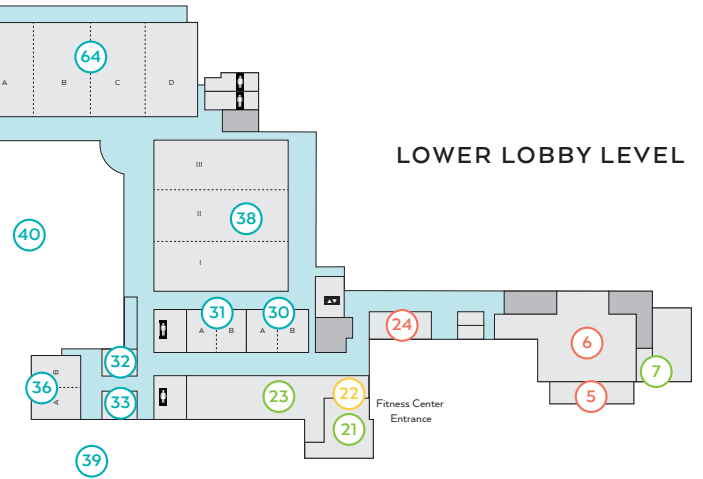

DINING

- 65 Morsel's
- 24 Broadway Deli
- 4 David's Club
- 3 Zen
- 6 Trevi's
- 5 Trevi's Terrazza
- 10 Croc's Pool Bar & Grille
- 47 Piper's Grille
- 51 MarketPlace Restaurant (fall 2017)

- Guided fishing tours \$
- Pet area
- Pet walking path
- Guest self-parking \$
- Shuttle service
- Walking path/Surrey bike path
- Elevators
- Restrooms
- ATM

OSCEOLA CONFERENCE CENTER

MEETING SPACE

- 38 International Ballroom
- 64 National Ballroom
- 27 Augusta
- 40 Ballroom Commons
- 25 ChampionsGate
- 28 Colonial
- 29 Congressional
- 32 Glen Eagles Boardroom
- 39 Golf Course Commons
- 34 Legends Boardroom
- 37 Oakmont
- 26 Olympic
- 35 Riviera
- 30 Royal Dublin
- 31 Royal Melbourne
- 36 St. Andrews
- 33 Wentworth
- 57 Osceola County Conference Center (OCCC)
- 56 Osceola Ballroom
- 58 Allendale
- 53 Celebration
- 52 Harmony
- 63 Heritage Park
- 55 Kissimmee
- 59 Lanier
- 49 Osceola Event Lawn

LOBBY LEVEL

LOWER LOBBY LEVEL

- 60 Partin
- 61 Poinciana
- 62 Seminole
- 54 St. Cloud
- 50 Grand Salon, Terrace & Patio)
- 46 Champions Hall

RESORT MAP

LANDMARKS

- 1 Porte cochere/valet
- 2 Main lobby
- 42 The Villas
- 44 Sunset Lodge & Suites