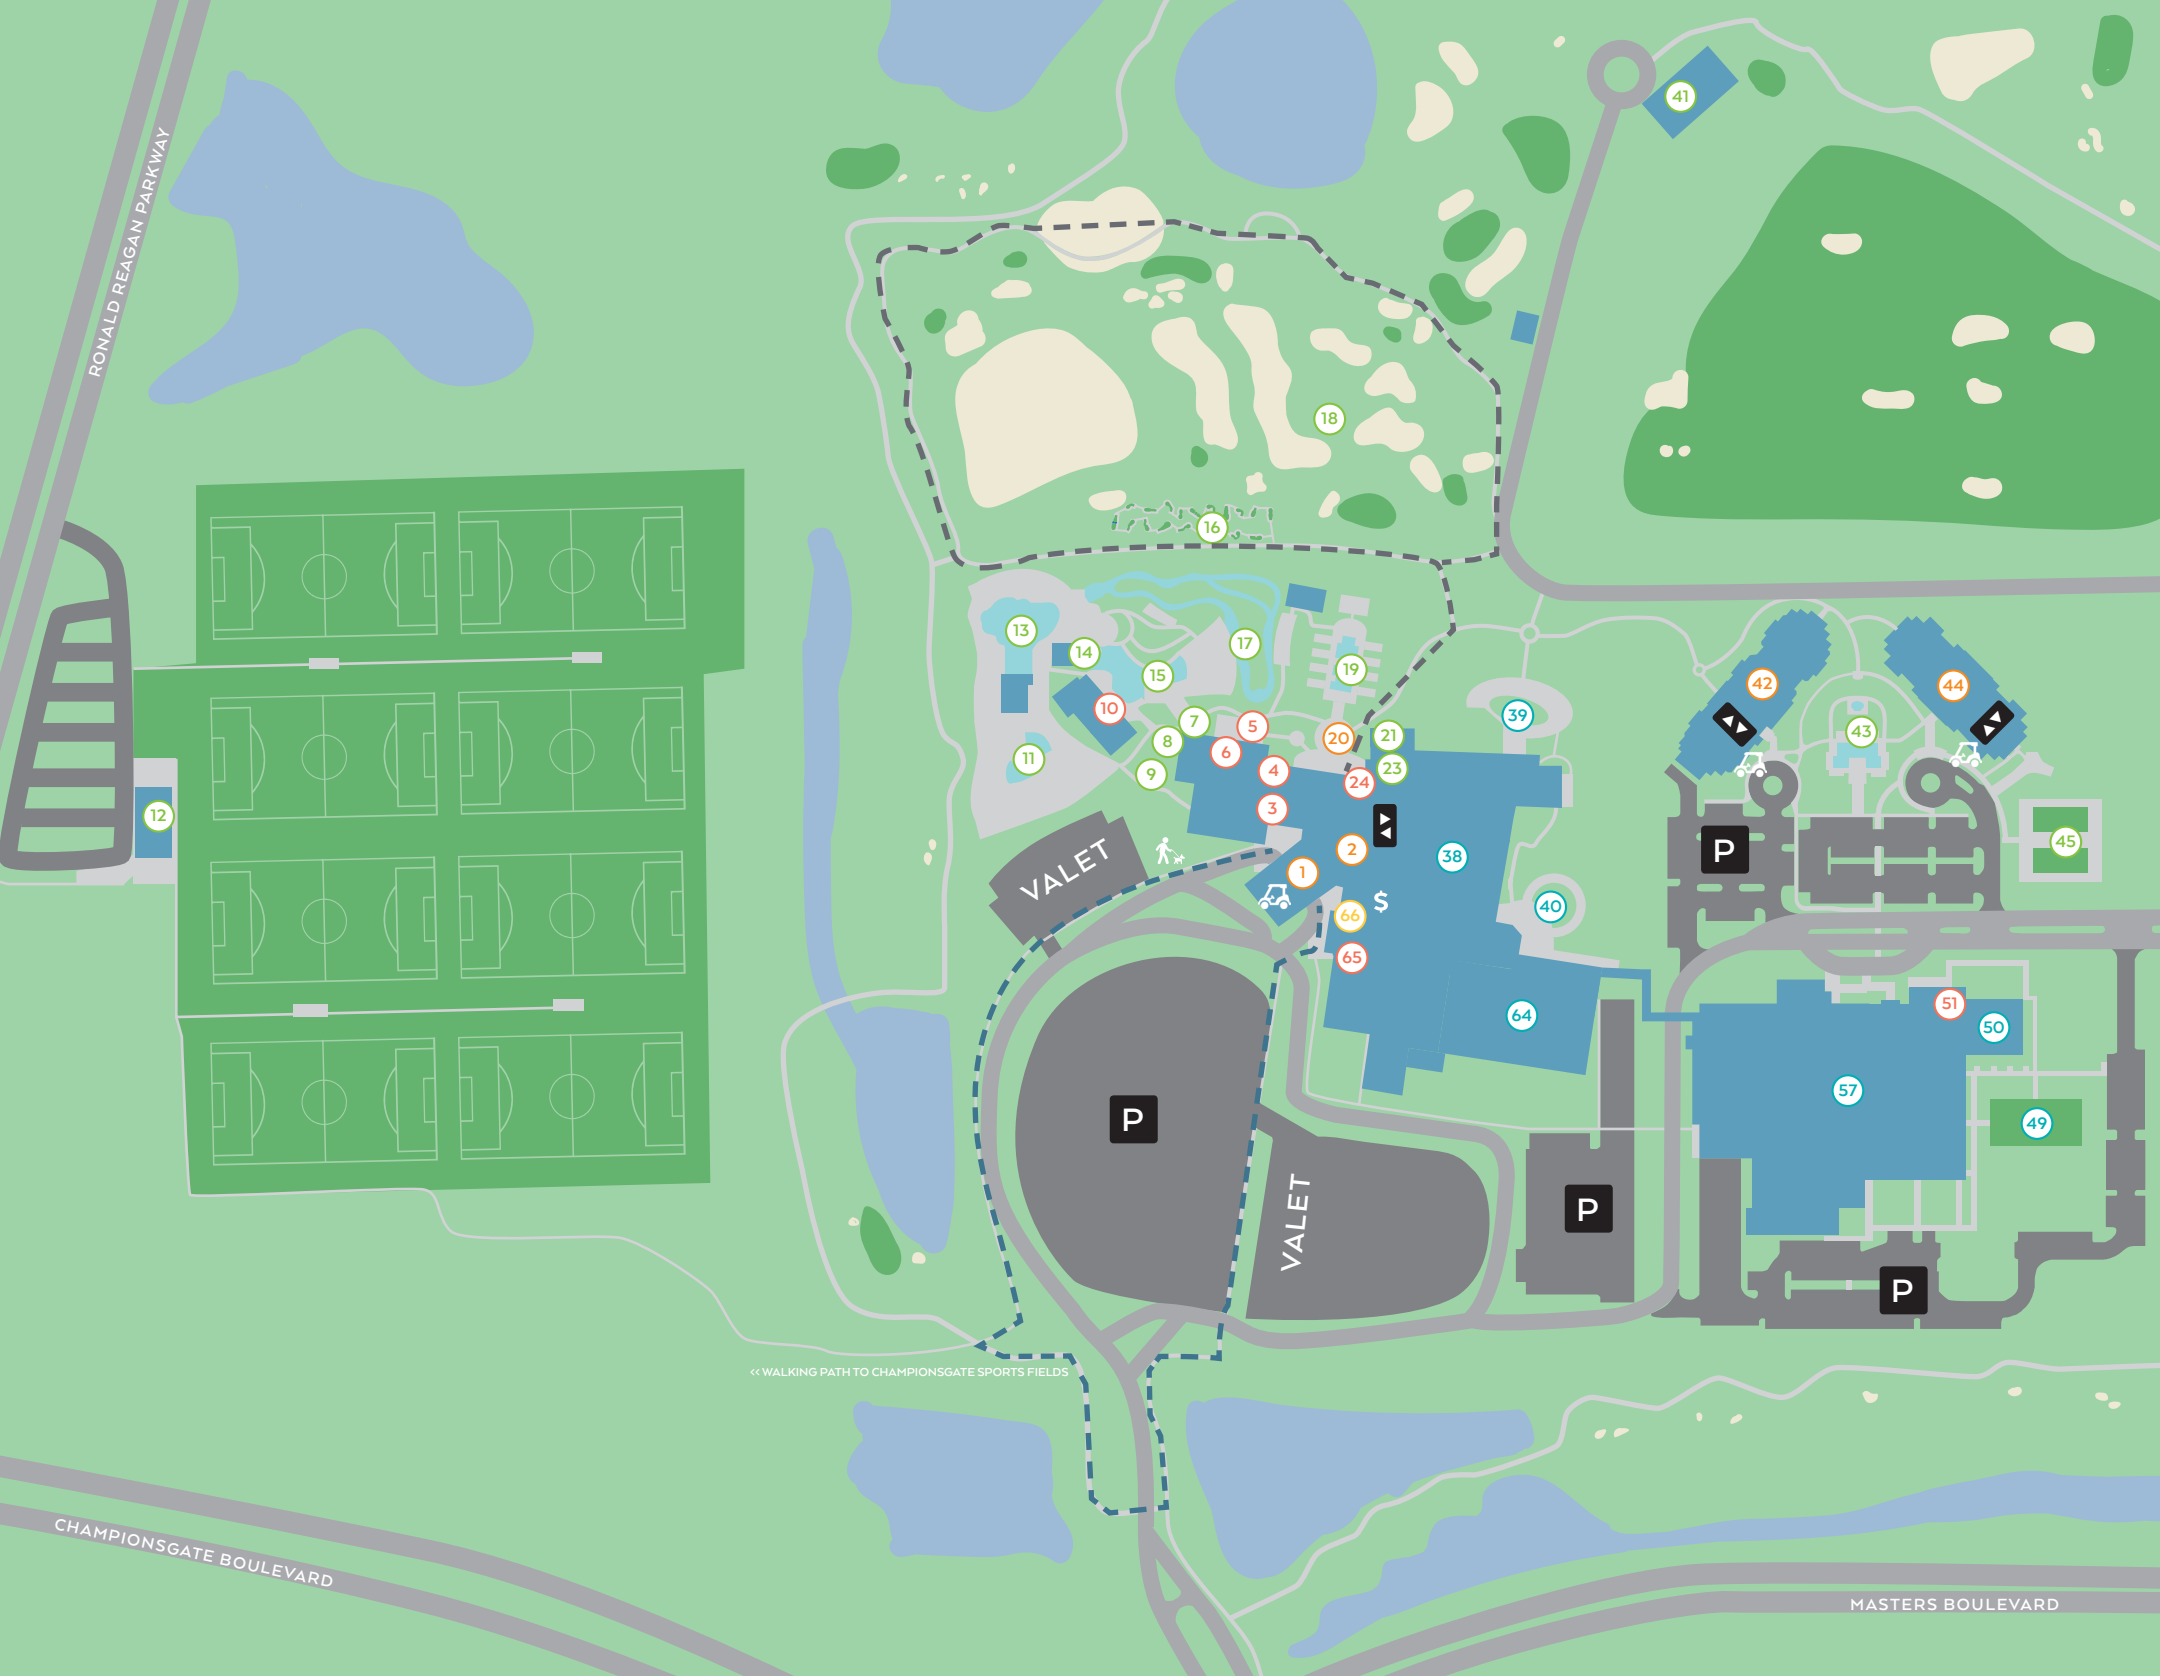

RONALD REAGAN PARKWAY

CHAMPIONSGATE BOULEVARD

MASTERS BOULEVARD