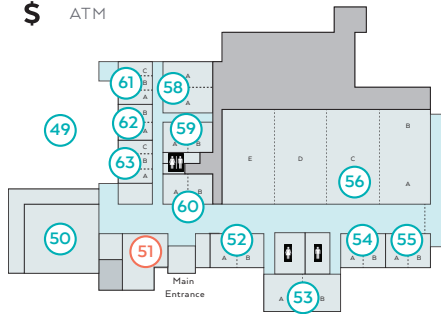

DINING

- 65 Morsel's
- 24 Broadway Deli
- 4 David's Club
- 3 Zen
- 6 Trevi's
- 5 Trevi's Terrazza
- 10 Croc's Pool Bar & Grille
- 47 Piper's Grille
- 51 MarketPlace Restaurant (fall 2017)

- Guided fishing tours \$
- Pet area
- Pet walking path
- Guest self-parking \$
- Shuttle service
- Walking path/Surrey bike path
- Elevators
- Restrooms
- ATM