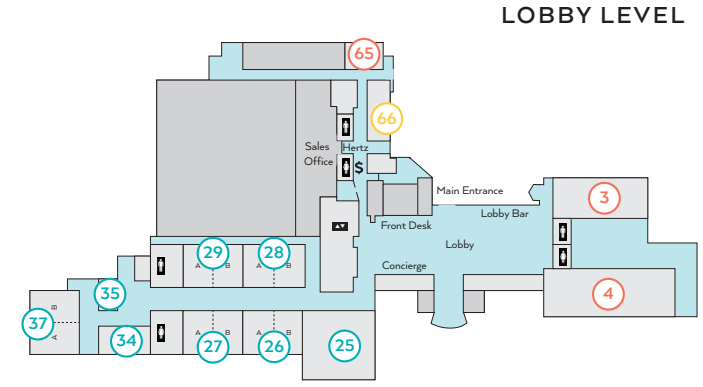

DINING

- 65 Morsel's
- 24 Broadway Deli
- 4 David's Club
- 3 Zen
- 6 Trevi's
- 5 Trevi's Terrazza
- 10 Croc's Pool Bar & Grille
- 47 Piper's Grille
- 51 MarketPlace Restaurant (fall 2017)

- Guided fishing tours \$
- Pet area
- Pet walking path
- Guest self-parking \$
- Shuttle service
- Walking path/Surrey bike path
- Elevators
- Restrooms
- ATM

OSCEOLA CONFERENCE CENTER

MEETING SPACE

- 38 International Ballroom
- 64 National Ballroom
- 27 Augusta
- 40 Ballroom Commons
- 25 ChampionsGate
- 28 Colonial
- 29 Congressional
- 32 Glen Eagles Boardroom
- 39 Golf Course Commons
- 34 Legends Boardroom
- 37 Oakmont
- 26 Olympic
- 35 Riviera
- 30 Royal Dublin
- 31 Royal Melbourne
- 36 St. Andrews
- 33 Wentworth
- 57 Osceola County Conference Center (OCCC)
- 56 Osceola Ballroom
- 58 Allendale
- 53 Celebration
- 52 Harmony
- 63 Heritage Park
- 55 Kissimmee
- 59 Lanier
- 49 Osceola Event Lawn

LOBBY LEVEL

LOWER LOBBY LEVEL

- 60 Partin
- 61 Poinciana
- 62 Seminole
- 54 St. Cloud
- 50 Grand Salon, Terrace & Patio)
- 46 Champions Hall

RESORT MAP

LANDMARKS

- 1 Porte cochere/valet
- 2 Main lobby
- 42 The Villas
- 44 Sunset Lodge & Suites

DINING

- 65 Morsel's
- 4 David's Club
- 3 Zen
- 10 Croc's Pool Bar & Grille
- 51 Market Place Restaurant