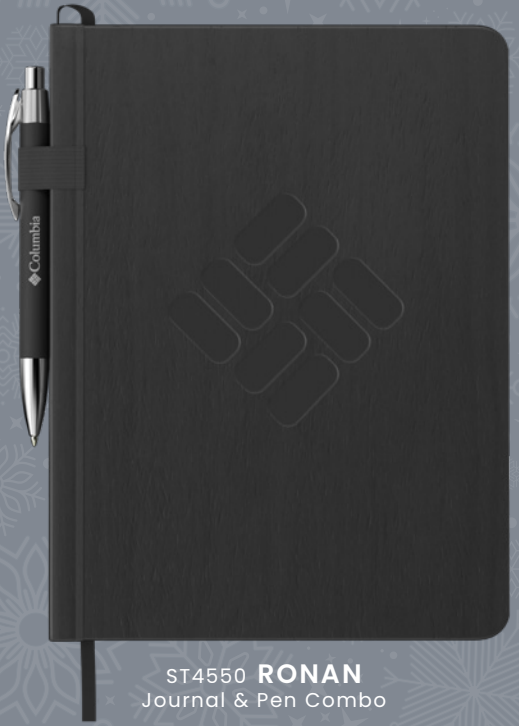

# APPRECIATION

GF759 - MOQ: 15  
PRODUCTS SHOWN WITH DEFAULT BRANDING

AVAILABLE COLORS

GIFT SET SHOWN WITH OPTIONAL BRANDING

DW320 **RONAN TREND SETTER**  
600 ML Bottle

ST4550 **RONAN**  
Journal & Pen Combo